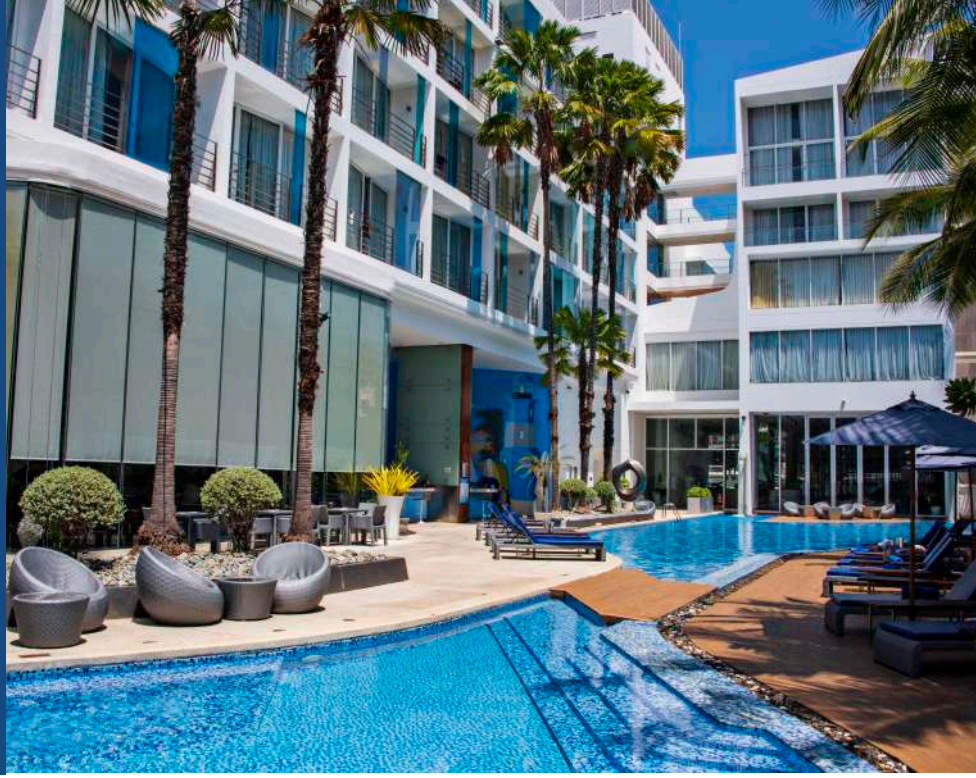

## About Us

A new universe of unique local experiences awaits you at the Heeton property, where you escape the everyday. Experience a unique and vibrant hotel concept that will leave you feeling inspired.

A selection of Deluxe Rooms, Aqua Suites and Grand Baraquuda Loft Suites, With a spectacular outdoor swimming pool oasis, see for yourself why the hotel Baraquuda Pattaya offers the best Boutique Accommodation in Pattaya.

## Swimming Pool

A freeform Baraquadra-shaped swimming pool is a captivating aquatic oasis that seamlessly blends modern design with natural aesthetics, characterized by elegant curves and gentle angles, exudes a sense of sophistication and artistic beauty.

The gentle curves invite swimmers to enjoy a tranquil and inviting atmosphere, perfect for unwinding, entertaining, or simply basking in the sun's warm embrace. The pool's design evokes a feeling of serenity, offering a haven of relaxation where the water's surface seems to merge seamlessly with the horizon.