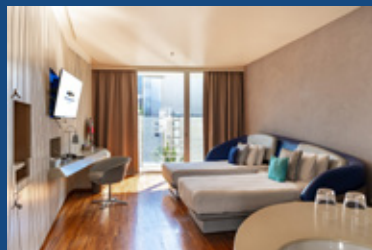

Pattaya boutique hotel that demands attention with its bold and contemporary design. We welcome guests to experience the hotel's contemporary resort style facilities location in Pattaya.

This upper scale hotel offers the best Boutique Accommodation in Pattaya. With 72 accommodation rooms.

A selection of Deluxe Rooms, Aqua Suites and Grand Baraquuda Loft Suites, With a spectacular outdoor swimming pool oasis, see for yourself why the hotel Baraquuda Pattaya offers the best Boutique Accommodation in Pattaya.

Accommodations

| | | |
|-----------------------------------|---------|----------|
| Deluxe King Bed | 37 sqm. | 38 rooms |
| Deluxe Twin Bed | 37 sqm. | 22 rooms |
| Aqua Suite | 75 sqm. | 8 rooms |
| Grand Baraquuda Loft Suite | 85 sqm. | 4 rooms |