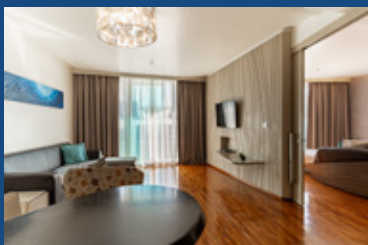

Pattaya boutique hotel that demands attention with its bold and contemporary design. We welcome guests to experience the hotel's contemporary resort style facilities location in Pattaya.

This upper scale hotel offers the best Boutique Accommodation in Pattaya. With 72 accommodation rooms.

A selection of Deluxe Rooms, Aqua Suites and Grand Baraquuda Loft Suites, With a spectacular outdoor swimming pool oasis, see for yourself why the hotel Baraquuda Pattaya offers the best Boutique Accommodation in Pattaya.

Accommodations

| | | |
|-----------------------------------|---------|----------|
| Deluxe King Bed | 37 sqm. | 38 rooms |
| Deluxe Twin Bed | 37 sqm. | 22 rooms |
| Aqua Suite | 75 sqm. | 8 rooms |
| Grand Baraquuda Loft Suite | 85 sqm. | 4 rooms |

The gentle curves invite swimmers to enjoy a tranquil and inviting atmosphere, perfect for unwinding, entertaining, or simply basking in the sun's warm embrace. The pool's design evokes a feeling of serenity, offering a haven of relaxation where the water's surface seems to merge seamlessly with the horizon.