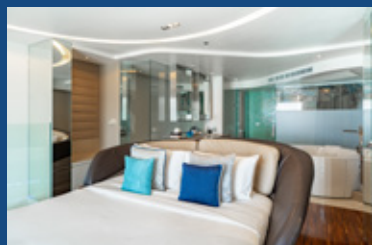

Pattaya boutique hotel that demands attention with its bold and contemporary design. We welcome guests to experience the hotel's contemporary resort style facilities location in Pattaya.

This upper scale hotel offers the best Boutique Accommodation in Pattaya. With 72 accommodation rooms.

A selection of Deluxe Rooms, Aqua Suites and Grand Baraquuda Loft Suites, With a spectacular outdoor swimming pool oasis, see for yourself why the hotel Baraquuda Pattaya offers the best Boutique Accommodation in Pattaya.

The gentle curves invite swimmers to enjoy a tranquil and inviting atmosphere, perfect for unwinding, entertaining, or simply basking in the sun's warm embrace. The pool's design evokes a feeling of serenity, offering a haven of relaxation where the water's surface seems to merge seamlessly with the horizon.