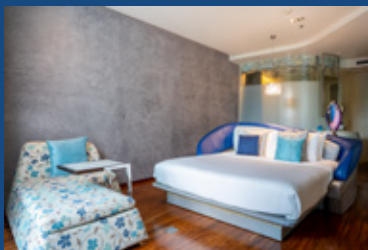

Pattaya boutique hotel that demands attention with its bold and contemporary design. We welcome guests to experience the hotel's contemporary resort style facilities location in Pattaya.

This upper scale hotel offers the best Boutique Accommodation in Pattaya. With 72 accommodation rooms.

A selection of Deluxe Rooms, Aqua Suites and Grand Baraquuda Loft Suites, With a spectacular outdoor swimming pool oasis, see for yourself why the hotel Baraquuda Pattaya offers the best Boutique Accommodation in Pattaya.

Accommodations

| | | |
|-----------------------------------|---------|----------|
| Deluxe King Bed | 37 sqm. | 38 rooms |
| Deluxe Twin Bed | 37 sqm. | 22 rooms |
| Aqua Suite | 75 sqm. | 8 rooms |
| Grand Baraquuda Loft Suite | 85 sqm. | 4 rooms |