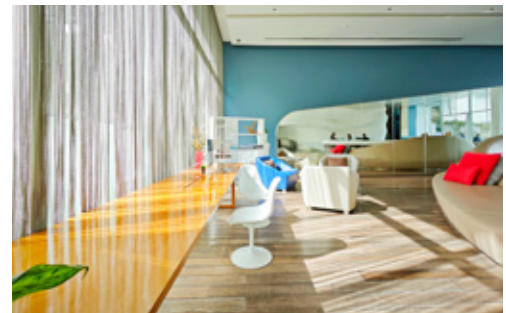

Pattaya boutique hotel that demands attention with its bold and contemporary design. We welcome guests to experience the hotel's contemporary resort style facilities location in Pattaya.

This upper scale hotel offers the best Boutique Accommodation in Pattaya. With 72 accommodation rooms.

A selection of Deluxe Rooms, Aqua Suites and Grand Baraquuda Loft Suites, With a spectacular outdoor swimming pool oasis, see for yourself why the hotel Baraquuda Pattaya offers the best Boutique Accommodation in Pattaya.

The gentle curves invite swimmers to enjoy a tranquil and inviting atmosphere, perfect for unwinding, entertaining, or simply basking in the sun's warm embrace. The pool's design evokes a feeling of serenity, offering a haven of relaxation where the water's surface seems to merge seamlessly with the horizon.