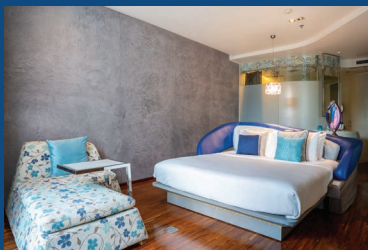

Pattaya boutique hotel that demands attention with its bold and contemporary design. We welcome guests to experience the hotel's contemporary resort style facilities location in Pattaya.

This upper scale hotel offers the best Boutique Accommodation in Pattaya. With 72 accommodation rooms.

A selection of Deluxe Rooms, Aqua Suites and Grand Baraquuda Loft Suites, With a spectacular outdoor swimming pool oasis, see for yourself why the hotel Baraquuda Pattaya offers the best Boutique Accommodation in Pattaya.

Accommodations

Deluxe King Bed	37 sqm.	38 rooms
Deluxe Twin Bed	37 sqm.	22 rooms
Aqua Suite	75 sqm.	8 rooms
Grand Baraquuda Loft Suite	85 sqm.	4 rooms

SEA Restaurant

Welcome to SEA Restaurant, where the vibrant flavors of South East Asia come to life on your plate. Each dish tells a story of tradition and innovation. Whether you're a seasoned explorer of South East Asian cuisine or new to its enchanting tastes.