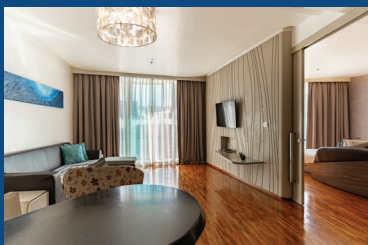

Pattaya boutique hotel that demands attention with its bold and contemporary design. We welcome guests to experience the hotel's contemporary resort style facilities location in Pattaya.

This upper scale hotel offers the best Boutique Accommodation in Pattaya. With 72 accommodation rooms.

A selection of Deluxe Rooms, Aqua Suites and Grand Baraquuda Loft Suites, With a spectacular outdoor swimming pool oasis, see for yourself why the hotel Baraquuda Pattaya offers the best Boutique Accommodation in Pattaya.

Accommodations

Deluxe King Bed	37 sqm.	38 rooms
Deluxe Twin Bed	37 sqm.	22 rooms
Aqua Suite	75 sqm.	8 rooms
Grand Baraquuda Loft Suite	85 sqm.	4 rooms

SEA Restaurant

Welcome to SEA Restaurant, where the vibrant flavors of South East Asia come to life on your plate. Each dish tells a story of tradition and innovation. Whether you're a seasoned explorer of South East Asian cuisine or new to its enchanting tastes.

Meeting Rooms

WHITE LOUNGE

Size (sqm.)	132
Banquet	30
Cocktail	30
U-Shape	20
Classroom	20
Theatre	30

BARAQUADA LOUNGE

Size (sqm.)	166
Banquet	50
Cocktail	70
U-Shape	30
Classroom	50
Theatre	70