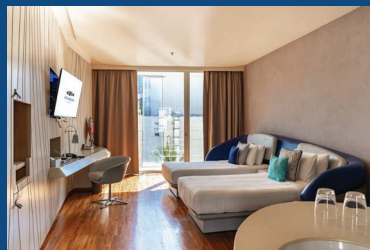

Pattaya boutique hotel that demands attention with its bold and contemporary design. We welcome guests to experience the hotel's contemporary resort style facilities location in Pattaya.

This upper scale hotel offers the best Boutique Accommodation in Pattaya. With 72 accommodation rooms.

A selection of Deluxe Rooms, Aqua Suites and Grand Baraquuda Loft Suites, With a spectacular outdoor swimming pool oasis, see for yourself why the hotel Baraquuda Pattaya offers the best Boutique Accommodation in Pattaya.

Accommodations

Deluxe King Bed	37 sqm.	38 rooms
Deluxe Twin Bed	37 sqm.	22 rooms
Aqua Suite	75 sqm.	8 rooms
Grand Baraquuda Loft Suite	85 sqm.	4 rooms

SEA Restaurant

Welcome to SEA Restaurant, where the vibrant flavors of South East Asia come to life on your plate. Each dish tells a story of tradition and innovation. Whether you're a seasoned explorer of South East Asian cuisine or new to its enchanting tastes.

The gentle curves invite swimmers to enjoy a tranquil and inviting atmosphere, perfect for unwinding, entertaining, or simply basking in the sun's warm embrace. The pool's design evokes a feeling of serenity, offering a haven of relaxation where the water's surface seems to merge seamlessly with the horizon.